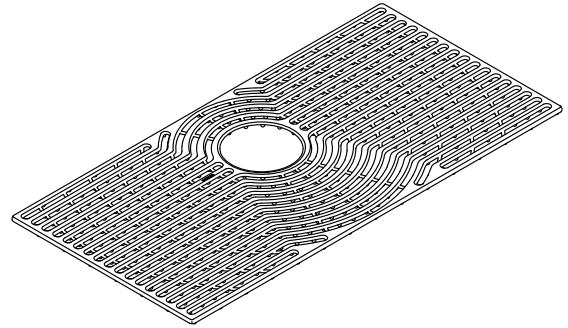

Features

- Protects bottom of sink from scratches.
- Heat-resistant and dishwasher-safe.
- Center drain hole.
- For use with KOHLER Pro-Inspired sink kit, models K-78957-1PC, K-RC78957-1PC, and Task Workstation models K-80084-1PC and K-80084-2PC.

Material

- Silicone.

Recommended Products/Accessories

- K-RC78957-1PC Top-mount/undermount single-bowl kitchen sink kit
- K-78957-1PC Top-mount/undermount single-bowl kitchen sink kit
- K-80084-1PC Dual-mount single-bowl workstation kitchen sink
- K-80084-2PC Dual-mount single-bowl workstation kitchen sink

Codes/Standards

None Applicable

KOHLER® One-Year Limited Warranty

See website for detailed warranty information.

Available Colors/Finishes

Color tiles intended for reference only.

Color	Code	Description

	ASH	Ash Grey